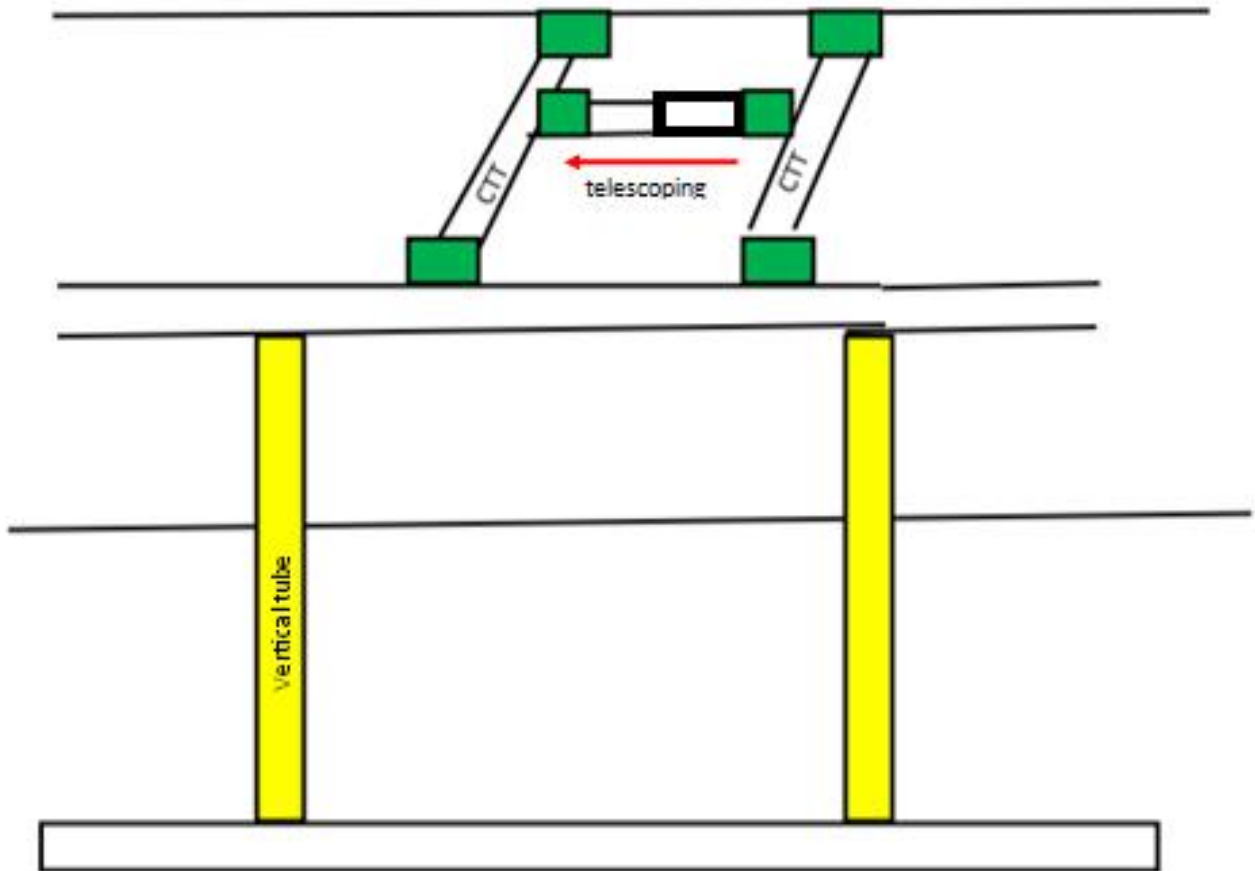

TELESCOPING TUBES (1 tube each)

Small sink: 12x37mm + 8.75"x40mm

Med sink: 12x37mm + 21" x 40mm

Large Sink: 20"x37mm + 21" x 40mm

Drop in SB: 10"x37mm + 8.75"x40mm

Small Ice: 10"x37mm + 8.75"x40mm

STD Ice: 12"x37mm + 17"x40mm

SINK/ Drop in Side Burner / Ice Bin

2 each CTT Tubes

28.75" for right and
left sides

6 each 1 ways

5 males and 1 female

NOTES: This kit includes enough parts to position the appliance close to the front of the frame as shown below. If you have a small appliance and want to set it further back from the front of the frame you will need to buy an extra tube and extra one way couplers or a telescoping CTT

 Vertical Tube

 1 way